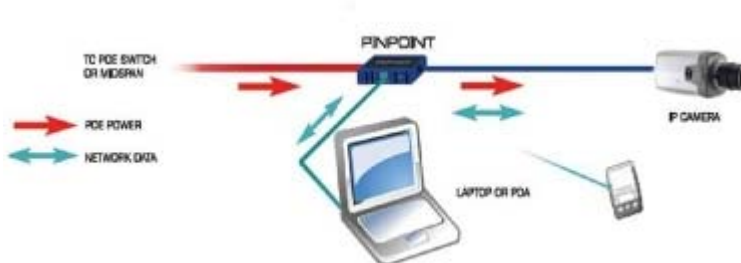

**completed, remove PINPOINT and connection to the main network is restored.**

**With PINPOINT, installing IP cameras just got a whole lot easier:**

- Allows for local viewing of IP camera images on laptop, netbook, handheld (with RJ45 jack), etc. close to the camera.
- Enables rapid and precise adjustment of lens focus and viewing angle.
- Uses Power over Ethernet from the installed network.
- Increases installation speed and efficiency and reduces time on site.
- Low cost and reusable it is an essential installation tool.
- Install and remove in seconds.